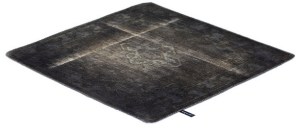

khaki 5077

cactus 5090

green 5078

peacock 5089

capri blue 5073

deep water 5087

royal navy 5083

blue 5074

black 5072

grey 5071

grey sky 5086

taupe 5085

brown 5075

dark chocolate 5076

Technical Facts

ID	5081
name	THE MASHUP Pure Edition
colour	violet
pile material	new wool
pile length	0,3 cm
total height	0,9 cm
overall weight per sqm	3,1 kg
standard sizes	170x240 cm 200x200 cm 200x300 cm 250x350 cm 300x400 cm
custom sizes	-
max. size	400 x 700 cm
custom colours	yes
custom shapes	yes
outdoor use	-
durability	**
sound absorbing	yes
anti static	yes