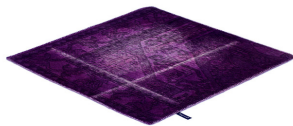

THE MASHUP PURE EDITION

violet 5081

violet 5081

lilac 5080

red 5079

orange 5082

pumpkin 5092

dijon 5091

khaki 5077

cactus 5090

green 5078

peacock 5089

capri blue 5073

deep water 5087

royal navy 5083

blue 5074

black 5072

grey 5071

grey sky 5086

taupe 5085

brown 5075

dark chocolate 5076

Technical Facts

ID	5081
name	THE MASHUP Pure Edition
colour	violet
pile material	new wool
pile length	0,3 cm
total height	0,9 cm
overall weight per sqm	3,1 kg
standard sizes	170x240 cm 200x200 cm 200x300 cm 250x350 cm 300x400 cm
custom sizes	-
max. size	400 x 700 cm
custom colours	yes
custom shapes	yes
outdoor use	-
durability	**
sound absorbing	yes
anti static	yes