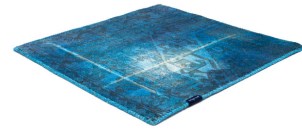

THE MASHUP PURE EDITION

violet 5081

violet 5081

lilac 5080

red 5079

orange 5082

pumpkin 5092

dijon 5091

khaki 5077

cactus 5090

green 5078

peacock 5089

capri blue 5073

deep water 5087

royal navy 5083

blue 5074

black 5072

grey 5071

grey sky 5086

taupe 5085

brown 5075

dark chocolate 5076

Technical Facts

ID	5081
name	THE MASHUP Pure Edition
colour	violet
pile material	new wool
pile length	0,3 cm
total height	0,9 cm
overall weight per sqm	3,1 kg
standard sizes	170x240 cm 200x200 cm 200x300 cm 250x350 cm 300x400 cm
custom sizes	-
max. size	400 x 700 cm
custom colours	yes
custom shapes	yes
outdoor use	-
durability	**
sound absorbing	yes
anti static	yes