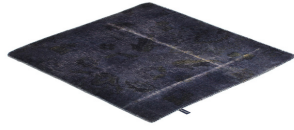

khaki 5077

cactus 5090

green 5078

peacock 5089

capri blue 5073

deep water 5087

royal navy 5083

blue 5074

black 5072

grey 5071

grey sky 5086

taupe 5085

brown 5075

dark chocolate 5076

Technical Facts

ID	5081
name	THE MASHUP Pure Edition
colour	violet
pile material	new wool
pile length	0,3 cm
total height	0,9 cm
overall weight per sqm	3,1 kg
standard sizes	170x240 cm 200x200 cm 200x300 cm 250x350 cm 300x400 cm
custom sizes	-
max. size	400 x 700 cm
custom colours	yes
custom shapes	yes
outdoor use	-
durability	**
sound absorbing	yes
anti static	yes