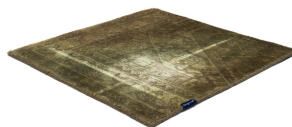

THE MASHUP PURE EDITION

violet 5081

violet 5081

lilac 5080

red 5079

orange 5082

pumpkin 5092

dijon 5091

khaki 5077

cactus 5090

green 5078

peacock 5089

capri blue 5073

deep water 5087

royal navy 5083

blue 5074

black 5072

grey 5071

grey sky 5086

taupe 5085

brown 5075

dark chocolate 5076

Technical Facts

ID	5081
name	THE MASHUP Pure Edition
colour	violet
pile material	new wool
pile length	0,3 cm
total height	0,9 cm
overall weight per sqm	3,1 kg
standard sizes	170x240 cm 200x200 cm 200x300 cm 250x350 cm 300x400 cm
custom sizes	-
max. size	400 x 700 cm
custom colours	yes
custom shapes	yes
outdoor use	-
durability	**
sound absorbing	yes
anti static	yes