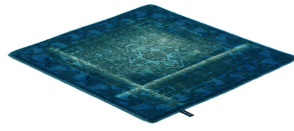

khaki 5077

cactus 5090

green 5078

peacock 5089

capri blue 5073

deep water 5087

royal navy 5083

blue 5074

black 5072

grey 5071

grey sky 5086

taupe 5085

brown 5075

dark chocolate 5076

Technical Facts

ID	5081
name	THE MASHUP Pure Edition
colour	violet
pile material	new wool
pile length	0,3 cm
total height	0,9 cm
overall weight per sqm	3,1 kg
standard sizes	170x240 cm 200x200 cm 200x300 cm 250x350 cm 300x400 cm
custom sizes	-
max. size	400 x 700 cm
custom colours	yes
custom shapes	yes
outdoor use	-
durability	**
sound absorbing	yes
anti static	yes