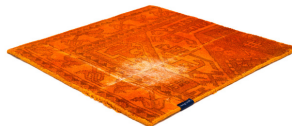

THE MASHUP PURE EDITION

violet 5081

violet 5081

lilac 5080

red 5079

orange 5082

pumpkin 5092

dijon 5091

khaki 5077

cactus 5090

green 5078

peacock 5089

capri blue 5073

deep water 5087

royal navy 5083

blue 5074

black 5072

grey 5071

grey sky 5086

taupe 5085

brown 5075

dark chocolate 5076

Technical Facts

ID	5081
name	THE MASHUP Pure Edition
colour	violet
pile material	new wool
pile length	0,3 cm
total height	0,9 cm
overall weight per sqm	3,1 kg
standard sizes	170x240 cm 200x200 cm 200x300 cm 250x350 cm 300x400 cm
custom sizes	-
max. size	400 x 700 cm
custom colours	yes
custom shapes	yes
outdoor use	-
durability	**
sound absorbing	yes
anti static	yes