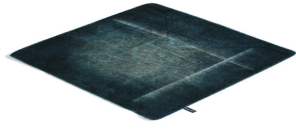

khaki 5077

cactus 5090

green 5078

peacock 5089

capri blue 5073

deep water 5087

royal navy 5083

blue 5074

black 5072

grey 5071

grey sky 5086

taupe 5085

brown 5075

dark chocolate 5076

Technical Facts

ID	5081
name	THE MASHUP Pure Edition
colour	violet
pile material	new wool
pile length	0,3 cm
total height	0,9 cm
overall weight per sqm	3,1 kg
standard sizes	170x240 cm 200x200 cm 200x300 cm 250x350 cm 300x400 cm
custom sizes	-
max. size	400 x 700 cm
custom colours	yes
custom shapes	yes
outdoor use	-
durability	**
sound absorbing	yes
anti static	yes