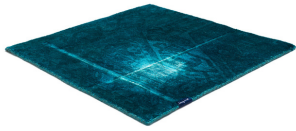

THE MASHUP PURE EDITION

violet 5081

violet 5081

lilac 5080

red 5079

orange 5082

pumpkin 5092

dijon 5091

khaki 5077

cactus 5090

green 5078

peacock 5089

capri blue 5073

deep water 5087

royal navy 5083

blue 5074

black 5072

grey 5071

grey sky 5086

taupe 5085

brown 5075

dark chocolate 5076

Technical Facts

ID	5081
name	THE MASHUP Pure Edition
colour	violet
pile material	new wool
pile length	0,3 cm
total height	0,9 cm
overall weight per sqm	3,1 kg
standard sizes	170x240 cm 200x200 cm 200x300 cm 250x350 cm 300x400 cm
custom sizes	-
max. size	400 x 700 cm
custom colours	yes
custom shapes	yes
outdoor use	-
durability	**
sound absorbing	yes
anti static	yes