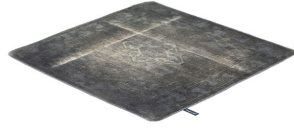

khaki 5077

cactus 5090

green 5078

peacock 5089

capri blue 5073

deep water 5087

royal navy 5083

blue 5074

black 5072

grey 5071

grey sky 5086

taupe 5085

brown 5075

dark chocolate 5076

Technical Facts

ID	5081
name	THE MASHUP Pure Edition
colour	violet
pile material	new wool
pile length	0,3 cm
total height	0,9 cm
overall weight per sqm	3,1 kg
standard sizes	170x240 cm 200x200 cm 200x300 cm 250x350 cm 300x400 cm
custom sizes	-
max. size	400 x 700 cm
custom colours	yes
custom shapes	yes
outdoor use	-
durability	**
sound absorbing	yes
anti static	yes