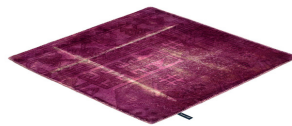

THE MASHUP PURE EDITION

violet 5081

violet 5081

lilac 5080

red 5079

orange 5082

pumpkin 5092

dijon 5091

khaki 5077

cactus 5090

green 5078

peacock 5089

capri blue 5073

deep water 5087

royal navy 5083

blue 5074

black 5072

grey 5071

grey sky 5086

taupe 5085

brown 5075

dark chocolate 5076

Technical Facts

ID	5081
name	THE MASHUP Pure Edition
colour	violet
pile material	new wool
pile length	0,3 cm
total height	0,9 cm
overall weight per sqm	3,1 kg
standard sizes	170x240 cm 200x200 cm 200x300 cm 250x350 cm 300x400 cm
custom sizes	-
max. size	400 x 700 cm
custom colours	yes
custom shapes	yes
outdoor use	-
durability	**
sound absorbing	yes
anti static	yes