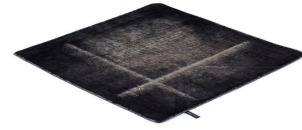

THE MASHUP PURE EDITION

violet 5081

violet 5081

lilac 5080

red 5079

orange 5082

pumpkin 5092

dijon 5091

khaki 5077

cactus 5090

green 5078

peacock 5089

capri blue 5073

deep water 5087

royal navy 5083

blue 5074

black 5072

grey 5071

grey sky 5086

taupe 5085

brown 5075

dark chocolate 5076

Technical Facts

ID	5081
name	THE MASHUP Pure Edition
colour	violet
pile material	new wool
pile length	0,3 cm
total height	0,9 cm
overall weight per sqm	3,1 kg
standard sizes	170x240 cm 200x200 cm 200x300 cm 250x350 cm 300x400 cm
custom sizes	-
max. size	400 x 700 cm
custom colours	yes
custom shapes	yes
outdoor use	-
durability	**
sound absorbing	yes
anti static	yes