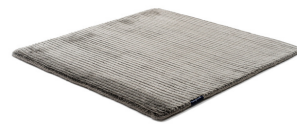

# SUITE PARIS VISCOSE

cranberry 3708

cranberry 3708

copper 3952

beige grey 3947

gold 3950

pirate black 3948

willow green 3707

frosty grey 3946

classic grey 3953

anthracite 3949

panther 3709

dark blue 3951

arctic grey 3954

## Technical Facts

|                        |  |
|------------------------|--|
| ID                     | 3708   |
| name                   | Suite PARIS Viscose  |
| colour                 | cranberry  |
| pile material          | viscose  |
| pile length            | 0,5 cm   |
| total height           | 1,4 cm   |
| overall weight per sqm | 5 kg   |
| standard sizes         | 170x240 cm   200x200 cm   200x300 cm   250x350 cm   300x400 cm |
| custom sizes           | yes  |
| max. size              | 450 x 1000 cm  |
| custom colours         | -  |
| custom shapes          | yes  |
| outdoor use            | -  |
| durability             | *  |
| sound absorbing        | yes  |
| anti static            | yes  |