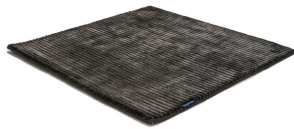

# SUITE PARIS VISCOSE

cranberry 3708

cranberry 3708

copper 3952

beige grey 3947

gold 3950

pirate black 3948

willow green 3707

frosty grey 3946

classic grey 3953

anthracite 3949

panther 3709

dark blue 3951

arctic grey 3954

## Technical Facts

|                        |  |
|------------------------|--|
| ID                     | 3708   |
| name                   | Suite PARIS Viscose  |
| colour                 | cranberry  |
| pile material          | viscose  |
| pile length            | 0,5 cm   |
| total height           | 1,4 cm   |
| overall weight per sqm | 5 kg   |
| standard sizes         | 170x240 cm   200x200 cm   200x300 cm   250x350 cm   300x400 cm |
| custom sizes           | yes  |
| max. size              | 450 x 1000 cm  |
| custom colours         | -  |
| custom shapes          | yes  |
| outdoor use            | -  |
| durability             | *  |
| sound absorbing        | yes  |
| anti static            | yes  |