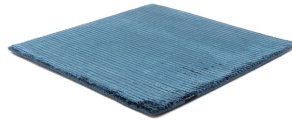

# SUITE PARIS VISCOSE

cranberry 3708

cranberry 3708

copper 3952

beige grey 3947

gold 3950

pirate black 3948

willow green 3707

frosty grey 3946

classic grey 3953

anthracite 3949

panther 3709

dark blue 3951

arctic grey 3954

## Technical Facts

|                        |  |
|------------------------|--|
| ID                     | 3708   |
| name                   | Suite PARIS Viscose  |
| colour                 | cranberry  |
| pile material          | viscose  |
| pile length            | 0,5 cm   |
| total height           | 1,4 cm   |
| overall weight per sqm | 5 kg   |
| standard sizes         | 170x240 cm   200x200 cm   200x300 cm   250x350 cm   300x400 cm |
| custom sizes           | yes  |
| max. size              | 450 x 1000 cm  |
| custom colours         | -  |
| custom shapes          | yes  |
| outdoor use            | -  |
| durability             | *  |
| sound absorbing        | yes  |
| anti static            | yes  |