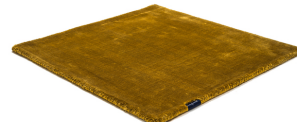

STUDIO NYC PURE

lavender 3702

lavender 3702

deep red 3945

dark brown 3942

glam taupe 3939

light sand 3938

honey 3701

lagoon 3944

blue iron 3703

deep carbon 3940

steel grey 3941

bright chrome 3700

cocoon grey 3937

leaf green 3943

Technical Facts

| | |
|------------------------|--|
| ID | 3702 |
| name | Studio NYC Pure |
| colour | lavender |
| pile material | viscose |
| pile length | 0,7 cm |
| total height | 1,2 cm |
| overall weight per sqm | 4,2 kg |
| standard sizes | 170x240 cm 200x200 cm 200x300 cm 250x350 cm 300x400 cm |
| custom sizes | yes |
| max. size | 500 x 1200 cm |
| custom colours | - |
| custom shapes | yes |
| outdoor use | - |
| durability | * |
| sound absorbing | yes |
| anti static | yes |