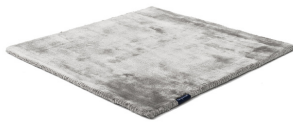

STUDIO NYC PURE

lavender 3702

lavender 3702

deep red 3945

dark brown 3942

glam taupe 3939

light sand 3938

honey 3701

lagoon 3944

blue iron 3703

deep carbon 3940

steel grey 3941

bright chrome 3700

cocoon grey 3937

leaf green 3943

Technical Facts

| | |
|------------------------|--|
| ID | 3702 |
| name | Studio NYC Pure |
| colour | lavender |
| pile material | viscose |
| pile length | 0,7 cm |
| total height | 1,2 cm |
| overall weight per sqm | 4,2 kg |
| standard sizes | 170x240 cm 200x200 cm 200x300 cm 250x350 cm 300x400 cm |
| custom sizes | yes |
| max. size | 500 x 1200 cm |
| custom colours | - |
| custom shapes | yes |
| outdoor use | - |
| durability | * |
| sound absorbing | yes |
| anti static | yes |