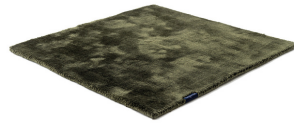

STUDIO NYC PURE

lavender 3702

lavender 3702

deep red 3945

dark brown 3942

glam taupe 3939

light sand 3938

honey 3701

lagoon 3944

blue iron 3703

deep carbon 3940

steel grey 3941

bright chrome 3700

cocoon grey 3937

leaf green 3943

Technical Facts

| | |
|------------------------|--|
| ID | 3702 |
| name | Studio NYC Pure |
| colour | lavender |
| pile material | viscose |
| pile length | 0,7 cm |
| total height | 1,2 cm |
| overall weight per sqm | 4,2 kg |
| standard sizes | 170x240 cm 200x200 cm 200x300 cm 250x350 cm 300x400 cm |
| custom sizes | yes |
| max. size | 500 x 1200 cm |
| custom colours | - |
| custom shapes | yes |
| outdoor use | - |
| durability | * |
| sound absorbing | yes |
| anti static | yes |