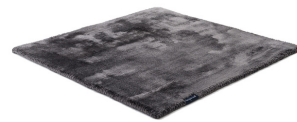

STUDIO NYC PURE

lavender 3702

lavender 3702

deep red 3945

dark brown 3942

glam taupe 3939

light sand 3938

honey 3701

lagoon 3944

blue iron 3703

deep carbon 3940

steel grey 3941

bright chrome 3700

cocoon grey 3937

leaf green 3943

Technical Facts

| | |
|------------------------|--|
| ID | 3702 |
| name | Studio NYC Pure |
| colour | lavender |
| pile material | viscose |
| pile length | 0,7 cm |
| total height | 1,2 cm |
| overall weight per sqm | 4,2 kg |
| standard sizes | 170x240 cm 200x200 cm 200x300 cm 250x350 cm 300x400 cm |
| custom sizes | yes |
| max. size | 500 x 1200 cm |
| custom colours | - |
| custom shapes | yes |
| outdoor use | - |
| durability | * |
| sound absorbing | yes |
| anti static | yes |