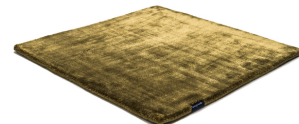

STUDIO NYC PEARL EDITION

cranberry 3705

cranberry 3705

copper 3934

beige grey 3930

gold 3634

pirate black 3931

willow green 3704

frosty grey 3929

classic grey 3935

anthracite 3932

panther 3706

dark blue 3933

arctic grey 3936

Technical Facts

ID	3705
name	Studio NYC Pearl Edition
colour	cranberry
pile material	viscose
pile length	0,7 cm
total height	1,4 cm
overall weight per sqm	5 kg
standard sizes	170x240 cm 200x200 cm 200x300 cm 250x350 cm 300x400 cm
custom sizes	yes
max. size	500 x 1200 cm
custom colours	-
custom shapes	yes
outdoor use	-
durability	*
sound absorbing	yes
anti static	yes