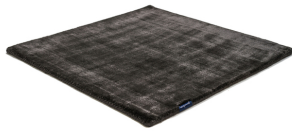

STUDIO NYC PEARL EDITION

cranberry 3705

cranberry 3705

copper 3934

beige grey 3930

gold 3634

pirate black 3931

willow green 3704

frosty grey 3929

classic grey 3935

anthracite 3932

panther 3706

dark blue 3933

arctic grey 3936

Technical Facts

ID	3705
name	Studio NYC Pearl Edition
colour	cranberry
pile material	viscose
pile length	0,7 cm
total height	1,4 cm
overall weight per sqm	5 kg
standard sizes	170x240 cm 200x200 cm 200x300 cm 250x350 cm 300x400 cm
custom sizes	yes
max. size	500 x 1200 cm
custom colours	-
custom shapes	yes
outdoor use	-
durability	*
sound absorbing	yes
anti static	yes