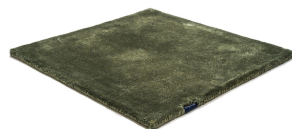

STUDIO NYC CLASSIC EDITION

dark navy 4062

dark navy 4062

dark sapphire 4007

pure black 4054

anthracite 4049

pure grey 4005

silver grey 4004

frosty grey 4045

icy mint 4006

olive 4061

prairie brown 4055

pirate black 4047

solid brown 4056

chocolate 4052

light aubergine 4060

shady lilac 4064

grand lilac 4063

flamingo 4008

ruby red 4065

papaya 4009

saffron 4010

beige grey 4046

Technical Facts

ID	4062
name	Studio NYC Classic Edition
colour	dark navy
pile material	Tencel/Æ
pile length	1 cm
total height	1,7 cm
overall weight per sqm	5 kg
standard sizes	170x240 cm 200x200 cm 200x300 cm 250x350 cm 300x400 cm
custom sizes	yes
max. size	500 x 1000 cm
custom colours	yes
custom shapes	yes
outdoor use	-
durability	*
sound absorbing	yes
anti static	yes