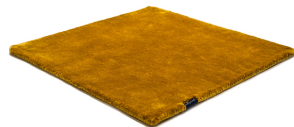

frosty grey 4045

icy mint 4006

olive 4061

prairie brown 4055

pirate black 4047

solid brown 4056

chocolate 4052

light aubergine 4060

shady lilac 4064

grand lilac 4063

flamingo 4008

ruby red 4065

papaya 4009

saffron 4010

beige grey 4046

Technical Facts

ID	4062
name	Studio NYC Classic Edition
colour	dark navy
pile material	Tencel/Æ
pile length	1 cm
total height	1,7 cm
overall weight per sqm	5 kg
standard sizes	170x240 cm 200x200 cm 200x300 cm 250x350 cm 300x400 cm
custom sizes	yes
max. size	500 x 1000 cm
custom colours	yes
custom shapes	yes
outdoor use	-
durability	*
sound absorbing	yes
anti static	yes