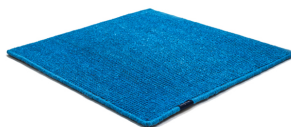

# DUNE MAX WOOL

eggshell 3376

eggshell 3376

flax 3378

toffee 3377

dolomite grey 3371

koala grey 3370

winter blue 3375

true blue 3385

phantom blue 3380

slate grey 3372

purple 3383

paradise pink 3384

cherry 3382

ayers rock 3374

sweet corn 3379

## Technical Facts

ID	3376
name	DUNE MAX Wool
colour	eggshell
pile material	new wool
pile length	0,3 cm
total height	1,2 cm
overall weight per sqm	2,3 kg
standard sizes	170x240 cm   200x200 cm   200x300 cm   250x350 cm   300x400 cm
custom sizes	yes
max. size	400 x 1000 cm
custom colours	-
custom shapes	yes
outdoor use	-
durability	**
sound absorbing	yes
anti static	yes