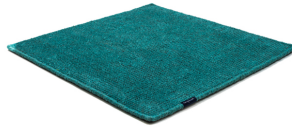

# DUNE MAX WOOL

eggshell 3376

eggshell 3376

flax 3378

toffee 3377

dolomite grey 3371

koala grey 3370

winter blue 3375

true blue 3385

phantom blue 3380

slate grey 3372

purple 3383

paradise pink 3384

cherry 3382

ayers rock 3374

sweet corn 3379

rainforest 3381

coral reef 3373

## Technical Facts

ID	3376
name	DUNE MAX Wool
colour	eggshell
pile material	new wool
pile length	0,3 cm
total height	1,2 cm
overall weight per sqm	2,3 kg
standard sizes	170x240 cm   200x200 cm   200x300 cm   250x350 cm   300x400 cm
custom sizes	yes
max. size	400 x 1000 cm
custom colours	-
custom shapes	yes
outdoor use	-
durability	**
sound absorbing	yes
anti static	yes