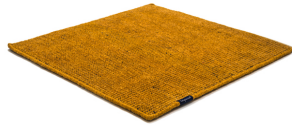

# DUNE MAX WOOL

eggshell 3376

eggshell 3376

flax 3378

toffee 3377

dolomite grey 3371

koala grey 3370

winter blue 3375

true blue 3385

phantom blue 3380

slate grey 3372

purple 3383

paradise pink 3384

cherry 3382

ayers rock 3374

sweet corn 3379

rainforest 3381

coral reef 3373

## Technical Facts

ID	3376
name	DUNE MAX Wool
colour	eggshell
pile material	new wool
pile length	0,3 cm
total height	1,2 cm
overall weight per sqm	2,3 kg
standard sizes	170x240 cm   200x200 cm   200x300 cm   250x350 cm   300x400 cm
custom sizes	yes
max. size	400 x 1000 cm
custom colours	-
custom shapes	yes
outdoor use	-
durability	**
sound absorbing	yes
anti static	yes