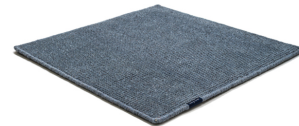

# DUNE MAX WOOL

eggshell 3376

eggshell 3376

flax 3378

toffee 3377

dolomite grey 3371

koala grey 3370

winter blue 3375

true blue 3385

phantom blue 3380

slate grey 3372

purple 3383

paradise pink 3384

cherry 3382

ayers rock 3374

sweet corn 3379

## Technical Facts

ID	3376
name	DUNE MAX Wool
colour	eggshell
pile material	new wool
pile length	0,3 cm
total height	1,2 cm
overall weight per sqm	2,3 kg
standard sizes	170x240 cm   200x200 cm   200x300 cm   250x350 cm   300x400 cm
custom sizes	yes
max. size	400 x 1000 cm
custom colours	-
custom shapes	yes
outdoor use	-
durability	**
sound absorbing	yes
anti static	yes