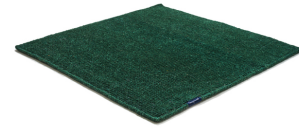

# DUNE MAX WOOL

eggshell 3376

eggshell 3376

flax 3378

toffee 3377

dolomite grey 3371

koala grey 3370

winter blue 3375

true blue 3385

phantom blue 3380

slate grey 3372

purple 3383

paradise pink 3384

cherry 3382

ayers rock 3374

sweet corn 3379

rainforest 3381

coral reef 3373

## Technical Facts

ID	3376
name	DUNE MAX Wool
colour	eggshell
pile material	new wool
pile length	0,3 cm
total height	1,2 cm
overall weight per sqm	2,3 kg
standard sizes	170x240 cm   200x200 cm   200x300 cm   250x350 cm   300x400 cm
custom sizes	yes
max. size	400 x 1000 cm
custom colours	-
custom shapes	yes
outdoor use	-
durability	**
sound absorbing	yes
anti static	yes