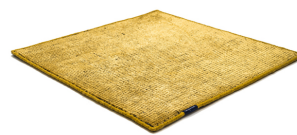

DUNE MAX VISCOSE

lavender 4087

lavender 4087

deep red 4075

dark brown 4076

glam taupe 4077

light sand 4078

honey 4086

lagoon 4082

blue iron 4088

deep carbon 4081

steel grey 4080

bright chrome 4085

cocoon grey 4079

leaf green 4083

Technical Facts

ID	4087
name	DUNE MAX Viscose
colour	lavender
pile material	viscose
pile length	0,2 cm
total height	1 cm
overall weight per sqm	2,5 kg
standard sizes	170x240 cm 200x200 cm 200x300 cm 250x350 cm 300x400 cm
custom sizes	yes
max. size	400 x 1000 cm
custom colours	-
custom shapes	yes
outdoor use	-
durability	**
sound absorbing	yes
anti static	yes