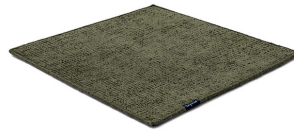

DUNE MAX VISCOSE

lavender 4087

lavender 4087

deep red 4075

dark brown 4076

glam taupe 4077

light sand 4078

honey 4086

lagoon 4082

blue iron 4088

deep carbon 4081

steel grey 4080

bright chrome 4085

cocoon grey 4079

leaf green 4083

Technical Facts

ID	4087
name	DUNE MAX Viscose
colour	lavender
pile material	viscose
pile length	0,2 cm
total height	1 cm
overall weight per sqm	2,5 kg
standard sizes	170x240 cm 200x200 cm 200x300 cm 250x350 cm 300x400 cm
custom sizes	yes
max. size	400 x 1000 cm
custom colours	-
custom shapes	yes
outdoor use	-
durability	**
sound absorbing	yes
anti static	yes