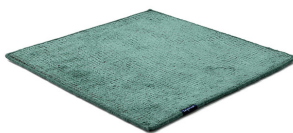

DUNE MAX VISCOSE

lavender 4087

lavender 4087

deep red 4075

dark brown 4076

glam taupe 4077

light sand 4078

honey 4086

lagoon 4082

blue iron 4088

deep carbon 4081

steel grey 4080

bright chrome 4085

cocoon grey 4079

leaf green 4083

Technical Facts

ID	4087
name	DUNE MAX Viscose
colour	lavender
pile material	viscose
pile length	0,2 cm
total height	1 cm
overall weight per sqm	2,5 kg
standard sizes	170x240 cm 200x200 cm 200x300 cm 250x350 cm 300x400 cm
custom sizes	yes
max. size	400 x 1000 cm
custom colours	-
custom shapes	yes
outdoor use	-
durability	**
sound absorbing	yes
anti static	yes