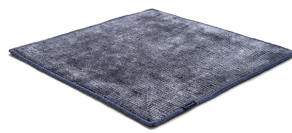

DUNE MAX VISCOSE

lavender 4087

lavender 4087

deep red 4075

dark brown 4076

glam taupe 4077

light sand 4078

honey 4086

lagoon 4082

blue iron 4088

deep carbon 4081

steel grey 4080

bright chrome 4085

cocoon grey 4079

leaf green 4083

Technical Facts

ID	4087
name	DUNE MAX Viscose
colour	lavender
pile material	viscose
pile length	0,2 cm
total height	1 cm
overall weight per sqm	2,5 kg
standard sizes	170x240 cm 200x200 cm 200x300 cm 250x350 cm 300x400 cm
custom sizes	yes
max. size	400 x 1000 cm
custom colours	-
custom shapes	yes
outdoor use	-
durability	**
sound absorbing	yes
anti static	yes