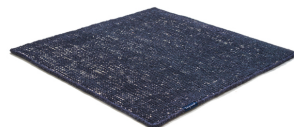

DUNE

eggshell 3315

eggshell 3315

flax 3317

toffee 3316

dolomite grey 3310

koala grey 3309

winter blue 3314

true blue 3324

phantom blue 3319

slate grey 3311

purple 3322

paradise pink 3323

cherry 3321

ayers rock 3313

sweet corn 3318

rainforest 3320

coral reef 3312

Technical Facts

| | |
|------------------------|--|
| ID | 3315 |
| name | DUNE |
| colour | eggshell |
| pile material | new wool |
| pile length | 0,3 cm |
| total height | 1,1 cm |
| overall weight per sqm | 2,3 kg |
| standard sizes | 170x240 cm 200x200 cm 200x300 cm 250x350 cm 300x400 cm |
| custom sizes | yes |
| max. size | 400 x 1000 cm |
| custom colours | - |
| custom shapes | yes |
| outdoor use | - |
| durability | ** |
| sound absorbing | yes |
| anti static | yes |