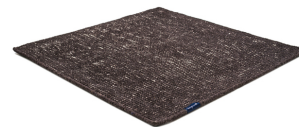

DUNE

eggshell 3315

eggshell 3315

flax 3317

toffee 3316

dolomite grey 3310

koala grey 3309

winter blue 3314

true blue 3324

phantom blue 3319

slate grey 3311

purple 3322

paradise pink 3323

cherry 3321

ayers rock 3313

sweet corn 3318

rainforest 3320

coral reef 3312

Technical Facts

| | |
|------------------------|--|
| ID | 3315 |
| name | DUNE |
| colour | eggshell |
| pile material | new wool |
| pile length | 0,3 cm |
| total height | 1,1 cm |
| overall weight per sqm | 2,3 kg |
| standard sizes | 170x240 cm 200x200 cm 200x300 cm 250x350 cm 300x400 cm |
| custom sizes | yes |
| max. size | 400 x 1000 cm |
| custom colours | - |
| custom shapes | yes |
| outdoor use | - |
| durability | ** |
| sound absorbing | yes |
| anti static | yes |