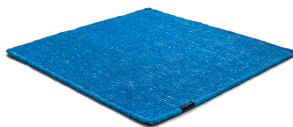

DUNE

eggshell 3315

eggshell 3315

flax 3317

toffee 3316

dolomite grey 3310

koala grey 3309

winter blue 3314

true blue 3324

phantom blue 3319

slate grey 3311

purple 3322

paradise pink 3323

cherry 3321

ayers rock 3313

sweet corn 3318

rainforest 3320

coral reef 3312

Technical Facts

| | |
|------------------------|--|
| ID | 3315 |
| name | DUNE |
| colour | eggshell |
| pile material | new wool |
| pile length | 0,3 cm |
| total height | 1,1 cm |
| overall weight per sqm | 2,3 kg |
| standard sizes | 170x240 cm 200x200 cm 200x300 cm 250x350 cm 300x400 cm |
| custom sizes | yes |
| max. size | 400 x 1000 cm |
| custom colours | - |
| custom shapes | yes |
| outdoor use | - |
| durability | ** |
| sound absorbing | yes |
| anti static | yes |