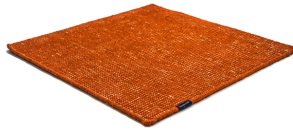

DUNE

eggshell 3315

eggshell 3315

flax 3317

toffee 3316

dolomite grey 3310

koala grey 3309

winter blue 3314

true blue 3324

phantom blue 3319

slate grey 3311

purple 3322

paradise pink 3323

cherry 3321

ayers rock 3313

sweet corn 3318

rainforest 3320

coral reef 3312

Technical Facts

| | |
|------------------------|--|
| ID | 3315 |
| name | DUNE |
| colour | eggshell |
| pile material | new wool |
| pile length | 0,3 cm |
| total height | 1,1 cm |
| overall weight per sqm | 2,3 kg |
| standard sizes | 170x240 cm 200x200 cm 200x300 cm 250x350 cm 300x400 cm |
| custom sizes | yes |
| max. size | 400 x 1000 cm |
| custom colours | - |
| custom shapes | yes |
| outdoor use | - |
| durability | ** |
| sound absorbing | yes |
| anti static | yes |