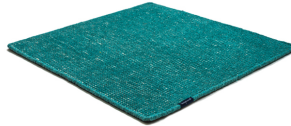

DUNE

eggshell 3315

eggshell 3315

flax 3317

toffee 3316

dolomite grey 3310

koala grey 3309

winter blue 3314

true blue 3324

phantom blue 3319

slate grey 3311

purple 3322

paradise pink 3323

cherry 3321

ayers rock 3313

sweet corn 3318

rainforest 3320

coral reef 3312

Technical Facts

| | |
|------------------------|--|
| ID | 3315 |
| name | DUNE |
| colour | eggshell |
| pile material | new wool |
| pile length | 0,3 cm |
| total height | 1,1 cm |
| overall weight per sqm | 2,3 kg |
| standard sizes | 170x240 cm 200x200 cm 200x300 cm 250x350 cm 300x400 cm |
| custom sizes | yes |
| max. size | 400 x 1000 cm |
| custom colours | - |
| custom shapes | yes |
| outdoor use | - |
| durability | ** |
| sound absorbing | yes |
| anti static | yes |