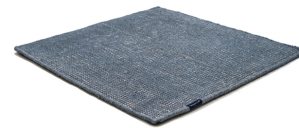

DUNE

eggshell 3315

eggshell 3315

flax 3317

toffee 3316

dolomite grey 3310

koala grey 3309

winter blue 3314

true blue 3324

phantom blue 3319

slate grey 3311

purple 3322

paradise pink 3323

cherry 3321

ayers rock 3313

sweet corn 3318

rainforest 3320

coral reef 3312

Technical Facts

| | |
|------------------------|--|
| ID | 3315 |
| name | DUNE |
| colour | eggshell |
| pile material | new wool |
| pile length | 0,3 cm |
| total height | 1,1 cm |
| overall weight per sqm | 2,3 kg |
| standard sizes | 170x240 cm 200x200 cm 200x300 cm 250x350 cm 300x400 cm |
| custom sizes | yes |
| max. size | 400 x 1000 cm |
| custom colours | - |
| custom shapes | yes |
| outdoor use | - |
| durability | ** |
| sound absorbing | yes |
| anti static | yes |