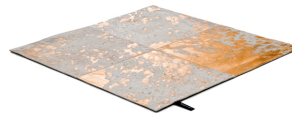

BODY & SOUL

anthracite 4032

silver rain 4030

anthracite 4032

black & silver 4033

black & gold 4034

golden rain 4031

Technical Facts

ID	4032
name	Body & Soul
colour	anthracite
pile material	french cow skin
pile length	0,1 cm
total height	1,1 cm
overall weight per sqm	2,5 kg
standard sizes	180x240 cm 210x210 cm 210x300 cm 240x360 cm 300x390 cm
custom sizes	yes
max. size	600 x 600 cm
custom colours	-
custom shapes	yes
outdoor use	-
durability	*
sound absorbing	yes
anti static	yes